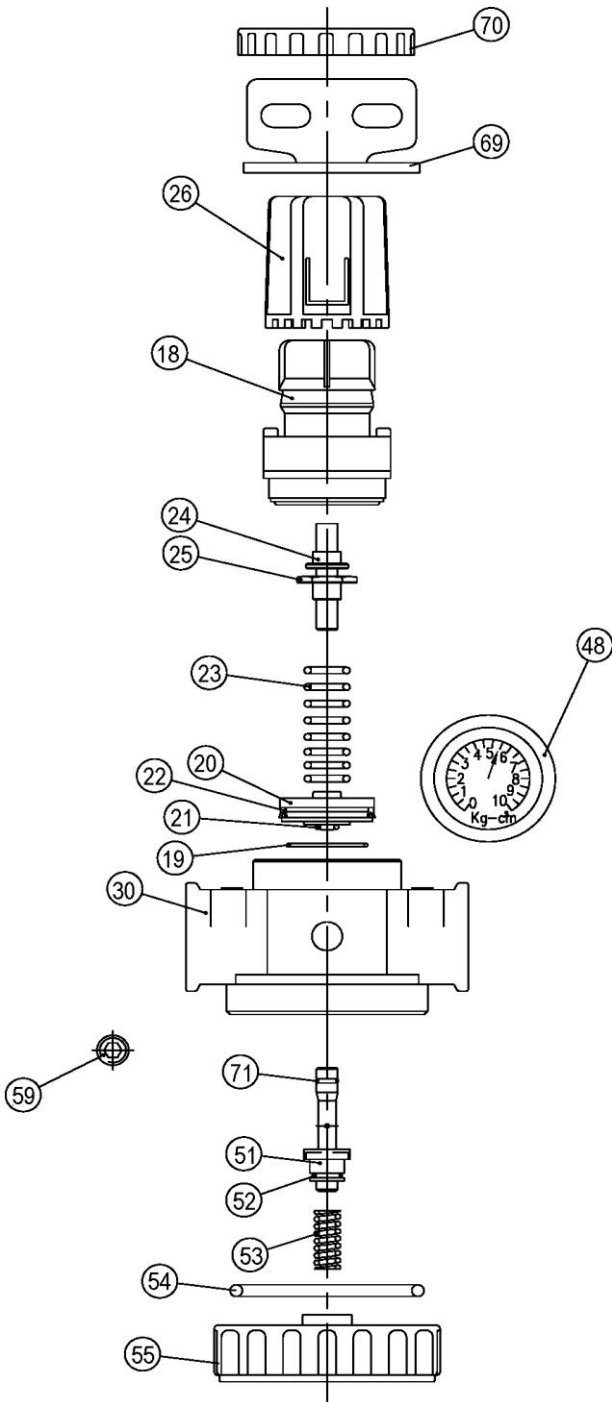

# C23222

# 3/8" AIR REGULATOR W/GAUGE

## PARTS LIST

No.	Parts No.	Description	Q'ty
18	c25228-18	Dome	1
19	c25228-19	O Ring	1
20	c25228-20	Piston	1
21	c25228-21	O Ring	1
22	c25228-22	V Ring	1
23	c25228-23	Spring	1
24	c25228-24	Adjusting Screw	1
25	c25228-25	Nut	1
26	c25228-26	Knob	1
30	c25222-01	Body	1
48	c25228-48	Gauge	1
51	c25228-51	Valve	1
52	c25228-52	O Ring	1
53	c25228-53	Spring	1
54	c25228-54	O Ring	1
55	c25228-55	Cap	1
59	c25228-59	Nut	1
69	c25228-69	Fixed Bracket	1
70	c25228-70	Fixed Ring	1
71	c25228-71	O Ring	1